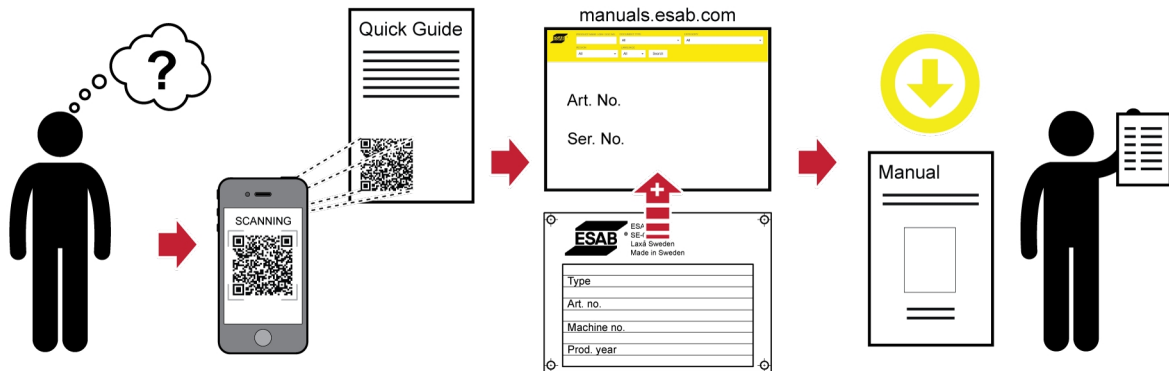

WE CARE ABOUT THE ENVIRONMENT

FIND YOUR MANUAL ONLINE
manuals.esab.com

For contact information visit esab.com

ESAB Corporation, 2800 Airport Road Denton, TX 76207, USA, Phone +1 800 378 8123

ESAB AB, Lindholmsallén 9, Box 8004, 402 77 Gothenburg, Sweden, Phone +46 (0) 31 50 90 00